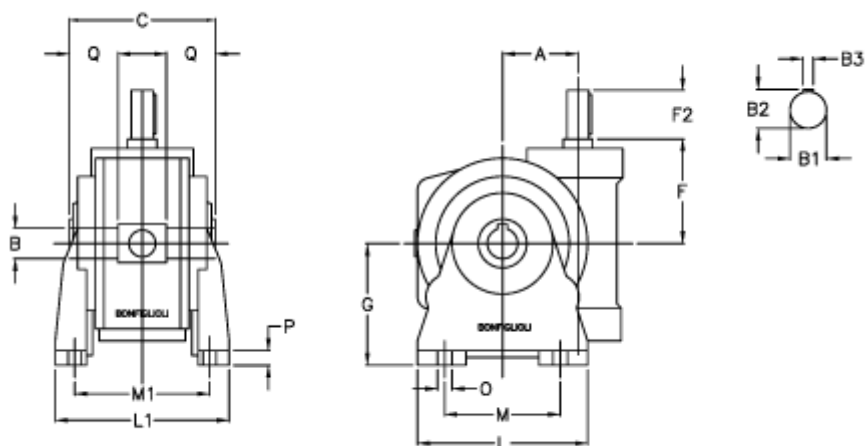

Article number: 3901130015300

Description: Worm gear with solid input shaft  
VF 130V-15-HS

## Measures

a	= 130.0	F2 = 60	Q = 52.5
B	= 45	g = 195	
B1	= 30	L = 310	
B2	= 33.0	L1 = 245	
B3	= 8	m = 220	
C	= 165	M1 = 191.0	
Description	= VF 130V-xx-HS	O = 16.0	
F	= 160.0	P = 18	